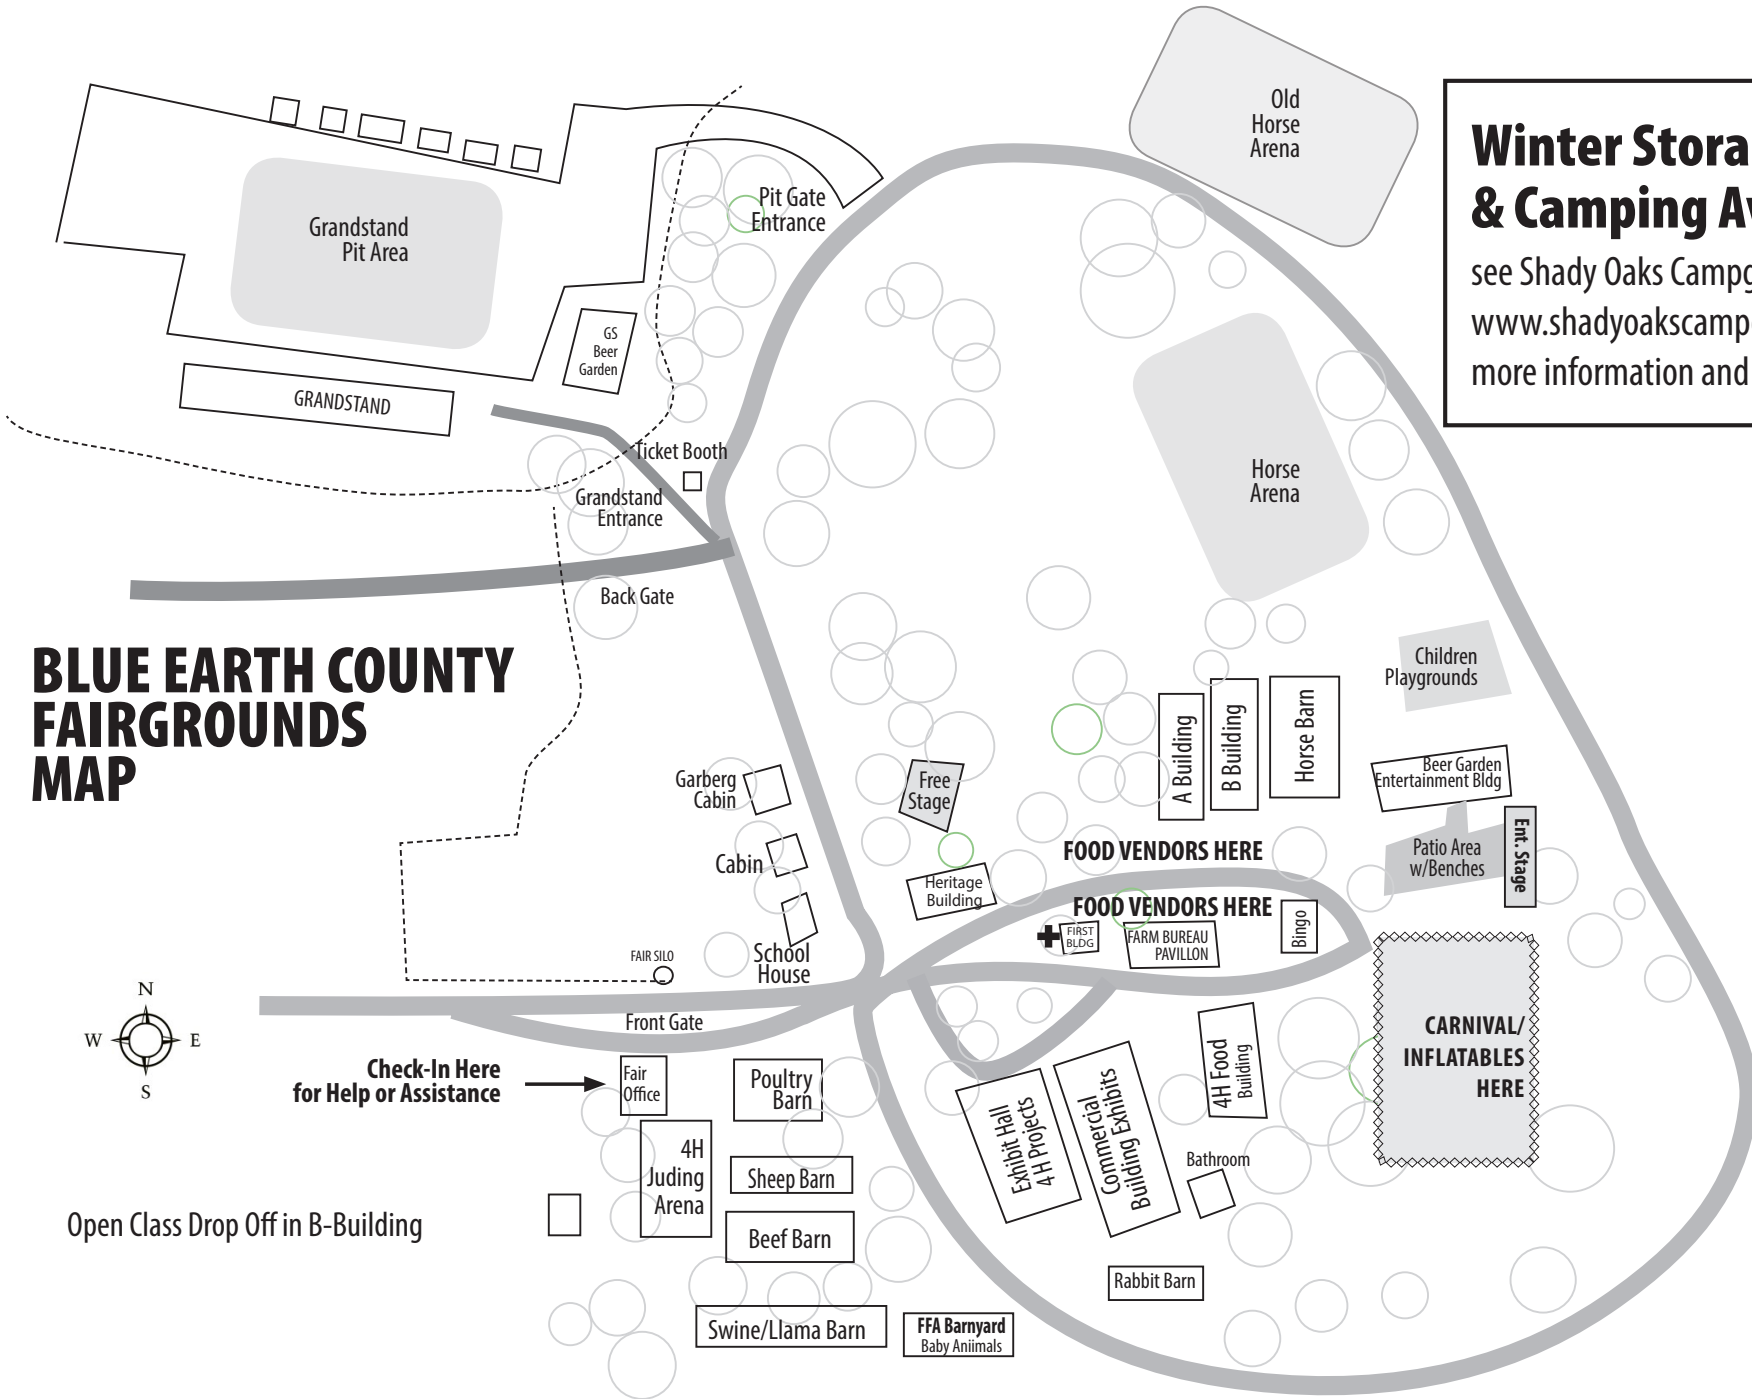

BLUE EARTH COUNTY FAIRGROUNDS MAP

Winter Storage Rental & Camping Available
 see Shady Oaks Campground website,
www.shadyoakscampground.org
 for more information and pricing.

Open Class Drop Off in B-Building